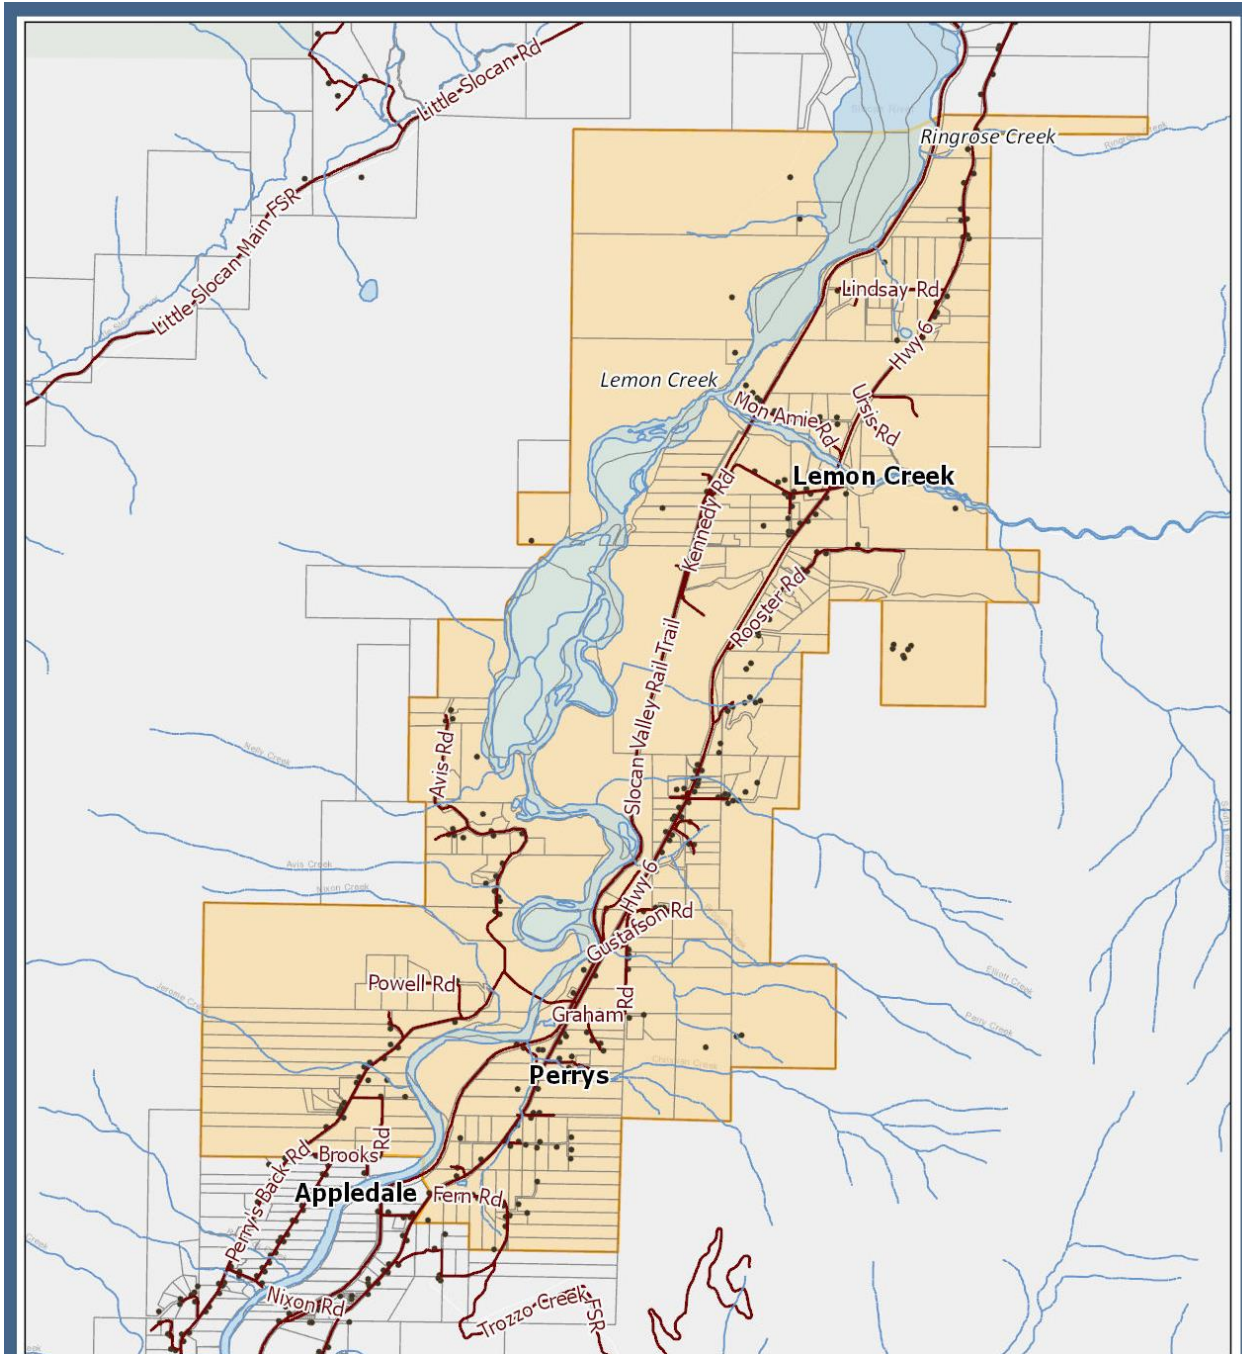

REGIONAL DISTRICT OF CENTRAL KOOTENAY
Box 590, 202 Lakeside Drive,
Nelson, BC V1L 5R4
Phone: 1-800-268-7325 www.rdck.bc.ca
maps@rdck.bc.ca

Trozzo Creek Wildfire Evacuation Alert

- Evacuation Alert
- Roads
- Civic Address
- Legal Parcels

Map Scale:

The mapping information shown are approximate representations and should only be used for reference purposes. The Regional District of Central Kootenay is not responsible for any errors or omissions on this map.